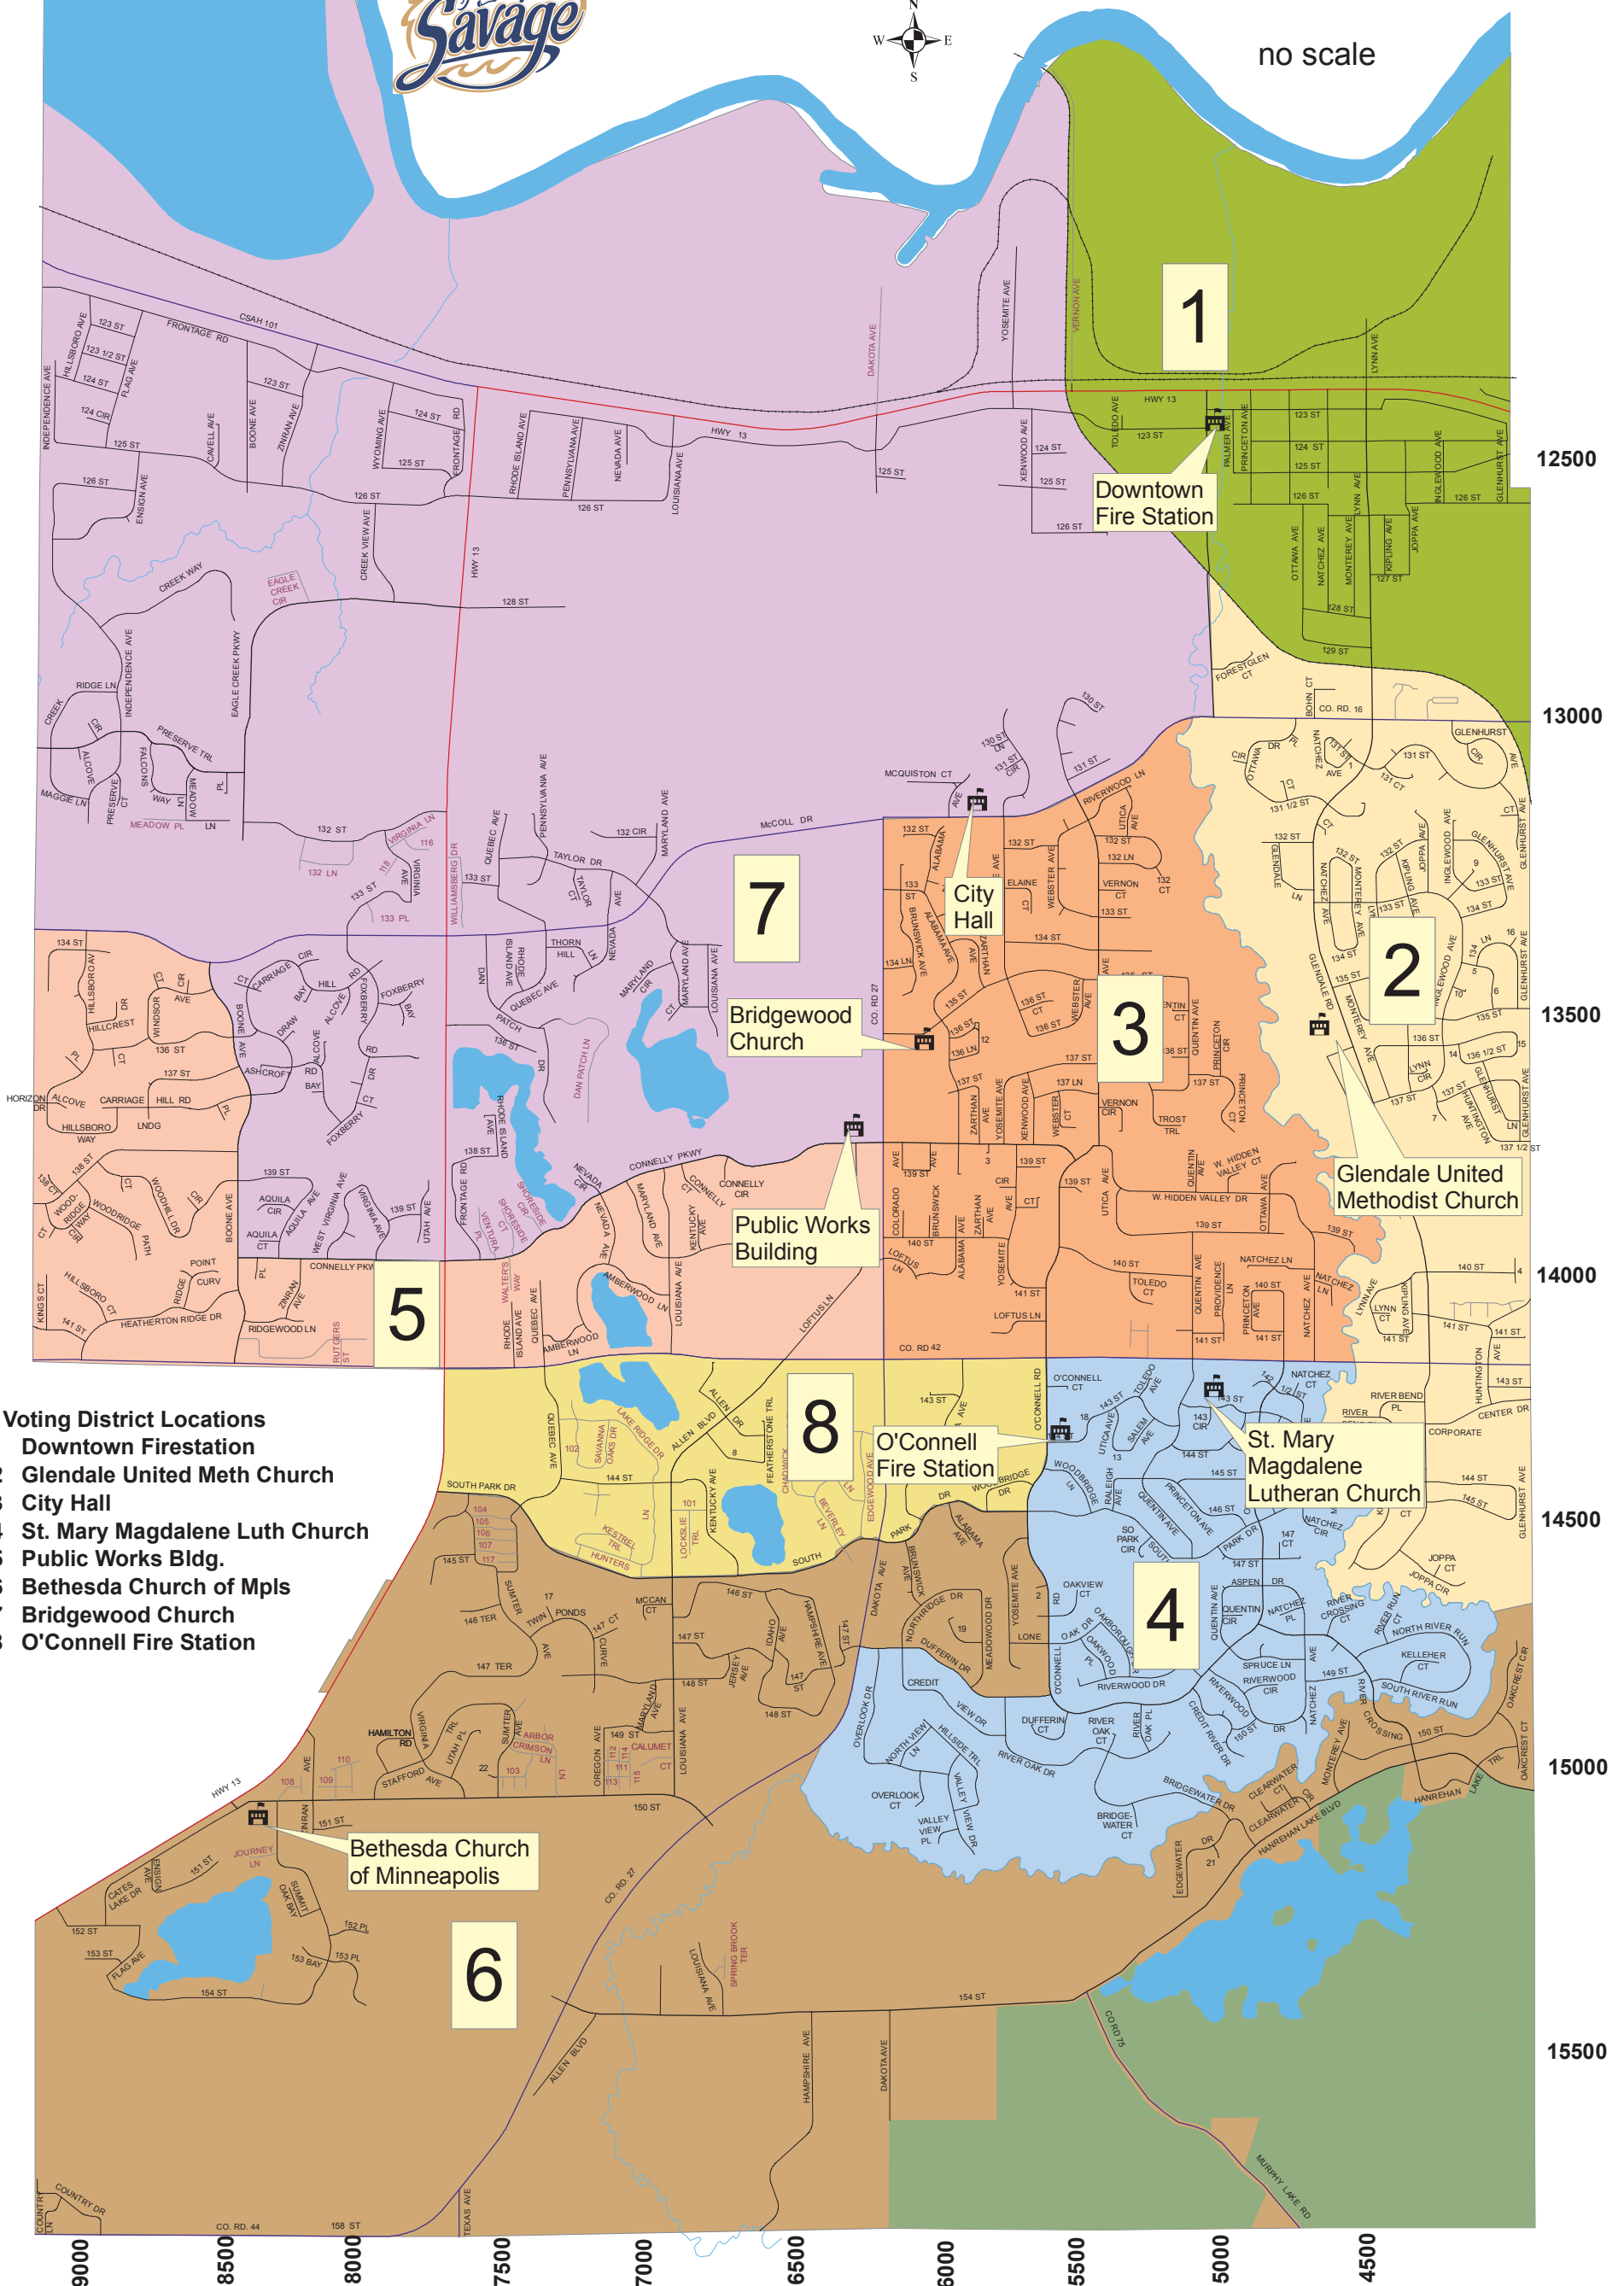

City of Savage Voting Districts

2008

no scale

- Voting District Locations**
- 1 Downtown Firestation
 - 2 Glendale United Meth Church
 - 3 City Hall
 - 4 St. Mary Magdalene Luth Church
 - 5 Public Works Bldg.
 - 6 Bethesda Church of Mpls
 - 7 Bridgewood Church
 - 8 O'Connell Fire Station